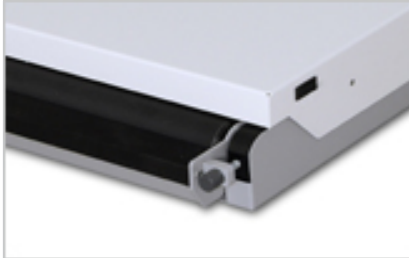

CASEMATIC H32 PRO

Hard Cover Book

Max Print Size
Length 14.5"
Width 29.1"

Max finished case size, opened
Length 13.0"
Width 27.5"
Thickness 0.2"

GVDIRECT™

Finish Well

GVDirect™ diligently works to ensure our performance lineup of laminate films, digital technologies, equipment, and all things finishing work for our customers to gain consumer attention and market share. GVDirect™ diligently endeavors to deliver value in service, product, and equipment that surpass market demands, support productivity, and uphold social and environmental integrity.

1.877.526.6848

gvdirect.com

CASEMATIC H32 PRO

With the Casematic H32 Pro™, you produce professional tailor-made cases in the format of your choice. Design the cover of your dreams and print it on your digital printer (laser or inkjet). Then, just follow the easy steps on your Casematic H32 Pro to produce the actual case or cover in under one minute. Easy to use, no set-up time, no control panel, no production stops between formats. Fully featured and compact, this table top unit can fit naturally in any environment and cover all short run and on-demand needs.